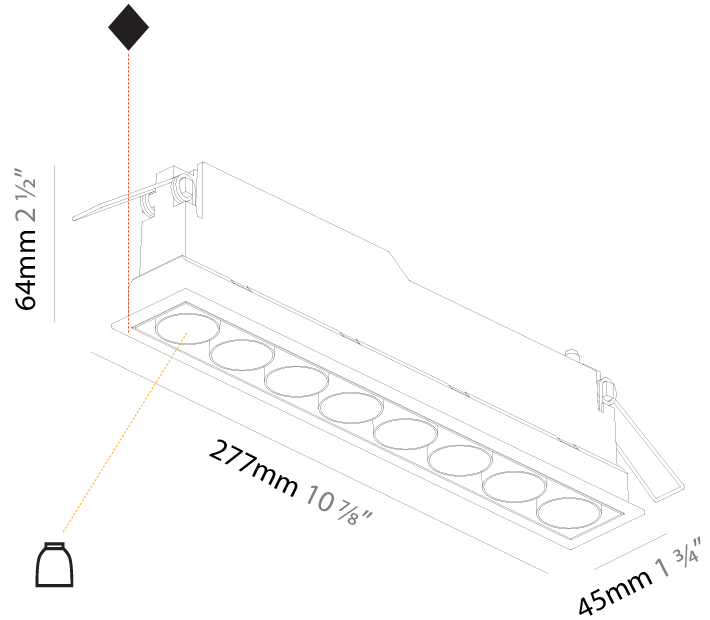

PHYSICAL

Shape: Rectangle
Length (mm): 277
Length (in): 10 7/8
Width (mm): 45
Width (in): 1 3/4
Height (mm): 64
Height (in): 2 1/2
Ceiling Thickness (mm): 10 / 12.5 / 15 / 25 / 30
Ceiling Thickness (in): 3/8 or 1/2 or 9/16 or 1 or 1 3/16
Min. Recessing Depth (mm): 100
Min. Recessing Depth (in): 3 15/16
Light Distribution: Downlight
Weight (kg): 0.518
Weight (lbs): 1.14
Fixture Finish: SSR / BKV / CWI / CRY / HAB / UFT / ITA / RUA / FTG / MYG / LOD / PUS / FRO / FUP / KIA / POP / BLS / SPG / MEY / GOH / GUM / CHC / COM / ABZ / JAG / OBR / MOS / ROR
Holder Finish: WHI / BLK
Fixture Material: Aluminum Die Cast
Cut-out Measurements: 270mm / 10 5/8" x 38mm / 1 1/2"

ELECTRICAL

Lamp Type: LED (Zhaga Standard)
Input Wattage (W): 27
Total Output Wattage (W): 25.9
Dimming: Tri-Mode (Non-Dimming and Phase Dimming (120Vac only) and 0-10V Dimming)
Driver Included: No
Driver Location: Remote
Driver Type: Constant Current - Universal
Driver Class: Class 2
Input Voltage (V): 120 - 277
Constant Current (MA): 1050

LED

Number of LEDs: 8
Color Temperature (°K): 2700 / 3000 / 3500 / 4000
Max. Delivered Lumen (lm): MAX 1561 / 1685 / 1721 / 1756
Nominal Lumen (lm): 1760 / 1900 / 1940 / 1980
CRI: >90 CRI
Lamp Life (hrs): 50000

OPTICAL

Reflector: 8 / 14 / 34

RATINGS AND CERTIFICATIONS

Certified By: CSA Certified to UL and CSA Standards
IP rating: IP20