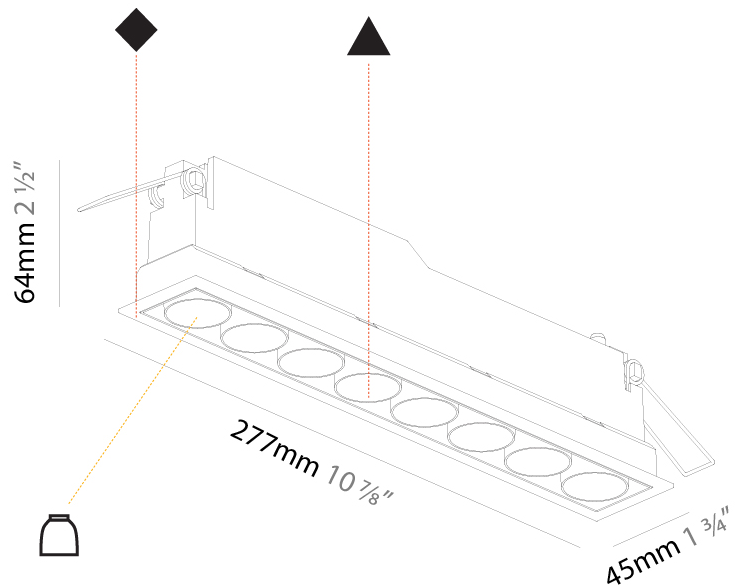

Series: Magiq
Subseries: Magiq 8 Cell Korona
Brand: Prolicht
Division: Architectural
Mounting Type: Recessed
Mounting Location: Ceiling
Subcategory: Downlight

PHYSICAL

Shape: Rectangle
Length (mm): 277
Length (in): 10 ⁷/₈
Width (mm): 45
Width (in): 1 ³/₄
Height (mm): 64
Height (in): 2 ¹/₂
Ceiling Thickness (mm): 5 - 30
Ceiling Thickness (in): 3/16 - 1 3/16
Min. Recessing Depth (mm): 100
Min. Recessing Depth (in): 3 ¹⁵/₁₆
Light Distribution: Downlight
Weight (kg): 0.518
Weight (lbs): 1.15
Fixture Finish: SSR / BKV / CWI / CRY / HAB / UFT / ITA / RUA / FTG / MYG / LOD / PUS / FRO / FUP / KIA / POP / BLS / SPG / MEY / GOH / GUM / CHC / COM / ABZ / JAG / OBR / MOS / ROR
Holder Finish: WHI / BLK
Fixture Material: Aluminum Die Cast
Cut-out Measurements: 270mm / 10 5/8" x 38mm / 1 1/2"

ELECTRICAL

Lamp Type: LED (Zhaga Standard)
Input Wattage (W): 26.6
Total Output Wattage (W): 25.9
Dimming: Tri-Mode (Non-Dimming and Phase Dimming (120Vac only) and 0-10V Dimming)
Driver Included: No
Driver Location: Remote
Driver Type: Constant Current - Universal
Driver Class: Class 2
Input Voltage (V): 120 - 277
Constant Current (MA): 1050

LED

Number of LEDs: 8
Color Temperature (°K): 2700 / 3000 / 3500 / 4000
Max. Delivered Lumen (lm): 1570 / 1700 / 1725 / 1760
Nominal Lumen (lm): 1760 / 1900 / 2040 / 1980
CRI: >90 CRI
Lamp Life (hrs): 50000

OPTICAL

Reflector: 8 / 14 / 34

RATINGS AND CERTIFICATIONS

Certified By: CSA Certified to UL and CSA Standards
IP rating: IP20