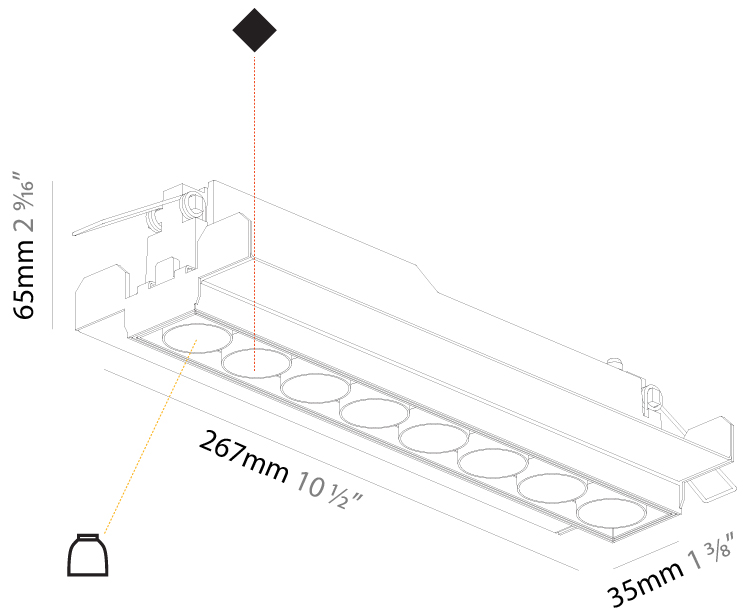

Fixture Finish: SSR / BKV / CWI / CRY / HAB / UFT / ITA / RUA / FTG / MYG / LOD / PUS / FRO / FUP / KIA / POP / BLS / SPG / MEY / GOH / GUM / CHC / COM / ABZ / JAG / OBR / MOS / ROR

Holder Finish: WHI / BLK

Fixture Material: Aluminum Die Cast

Cut-out Measurements: 273mm / 10 3/4" x 42mm / 1 5/8"

Upon Request: Unique Ceiling Thickness

ELECTRICAL

Lamp Type: LED (Zhaga Standard)
Input Wattage (W): 27
Total Output Wattage (W): 25.9
Dimming: Tri-Mode (Non-Dimming and Phase Dimming (120Vac only) and 0-10V Dimming)
Driver Included: No
Driver Location: Remote
Driver Type: Constant Current - Universal
Driver Class: Class 2
Input Voltage (V): 120 - 277
Constant Current (MA): 1050

LED

Number of LEDs: 8
Color Temperature (*K): 2700 / 3000 / 3500 / 4000
Max. Delivered Lumen (lm): MAX. 1561 / 1685 / 1721 / 1756
Nominal Lumen (lm): MAX. 1760 / 1900 / 1940 / 1980
CRI: >90 CRI
Lamp Life (hrs): 50000
Upon Request: Special Color Temperature

OPTICAL

Reflector*: 8 / 14 / 34
Upon Request: Special Beam Angles

RATINGS AND CERTIFICATIONS

Certified By: CSA Certified to UL and CSA Standards

Zaneen Lighting Inc. © 2024. 11800-306-3389, F 416-247-9349, www.zaneen.com